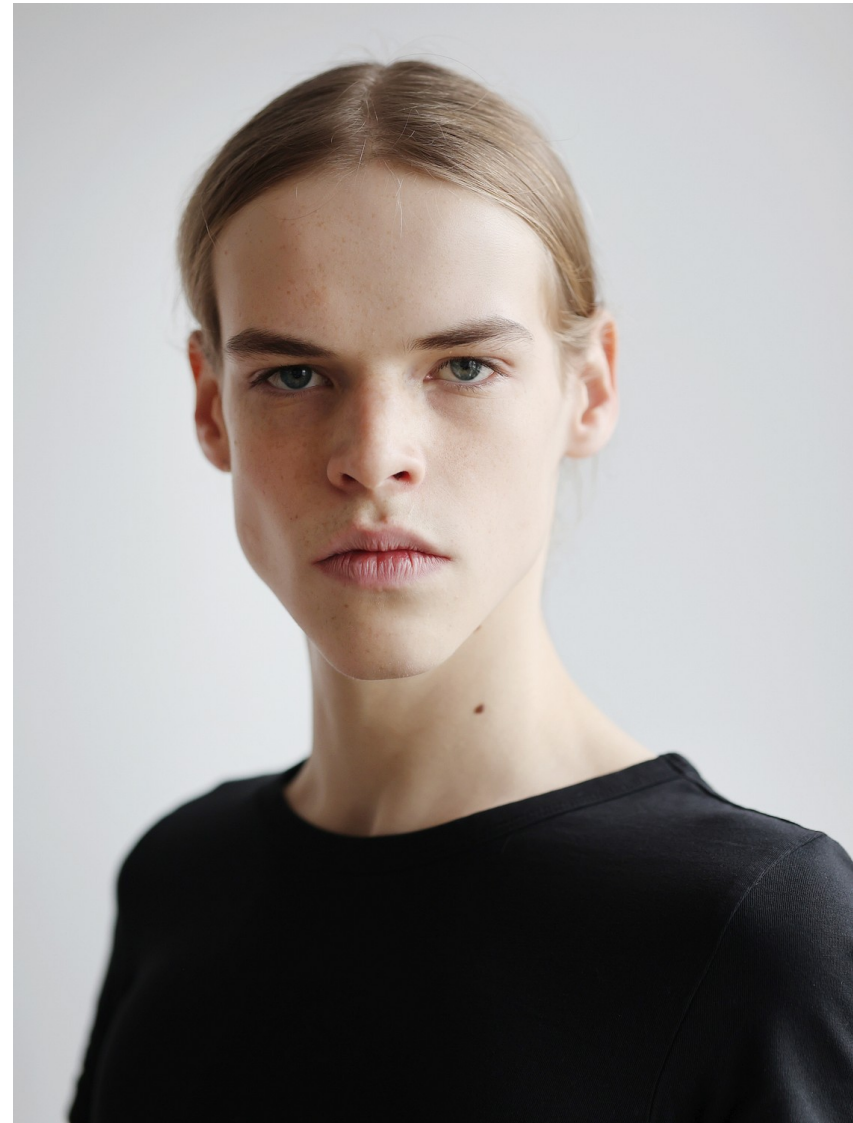

THE EYE
MANAGEMENT

ILLIA

Height: 185cm / 6' 1" Chest: 87cm / 34½" Waist: 69cm / 27" Hips: 91cm / 36" Shoes: 44 EU / 10 US / 9.5 UK

THE EYE
MANAGEMENT

ILLIA

Height: 185cm / 6' 1" Chest: 87cm / 34½" Waist: 69cm / 27" Hips: 91cm / 36" Shoes: 44 EU / 10 US / 9.5 UK