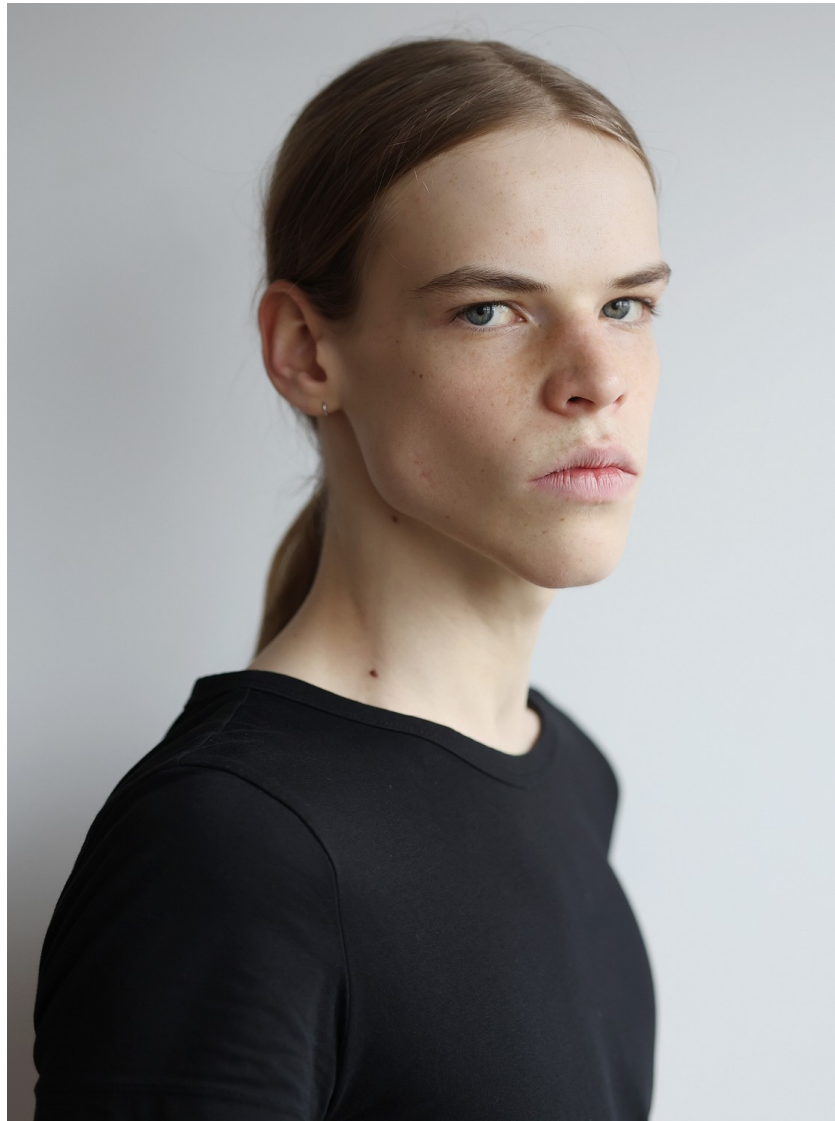

THE EYE
MANAGEMENT

ILLIA

Height: 185cm / 6' 1" Chest: 87cm / 34½" Waist: 69cm / 27" Hips: 91cm / 36" Shoes: 44 EU / 10 US / 9.5 UK

THE EYE
MANAGEMENT

ILLIA

Height: 185cm / 6' 1" Chest: 87cm / 34½" Waist: 69cm / 27" Hips: 91cm / 36" Shoes: 44 EU / 10 US / 9.5 UK